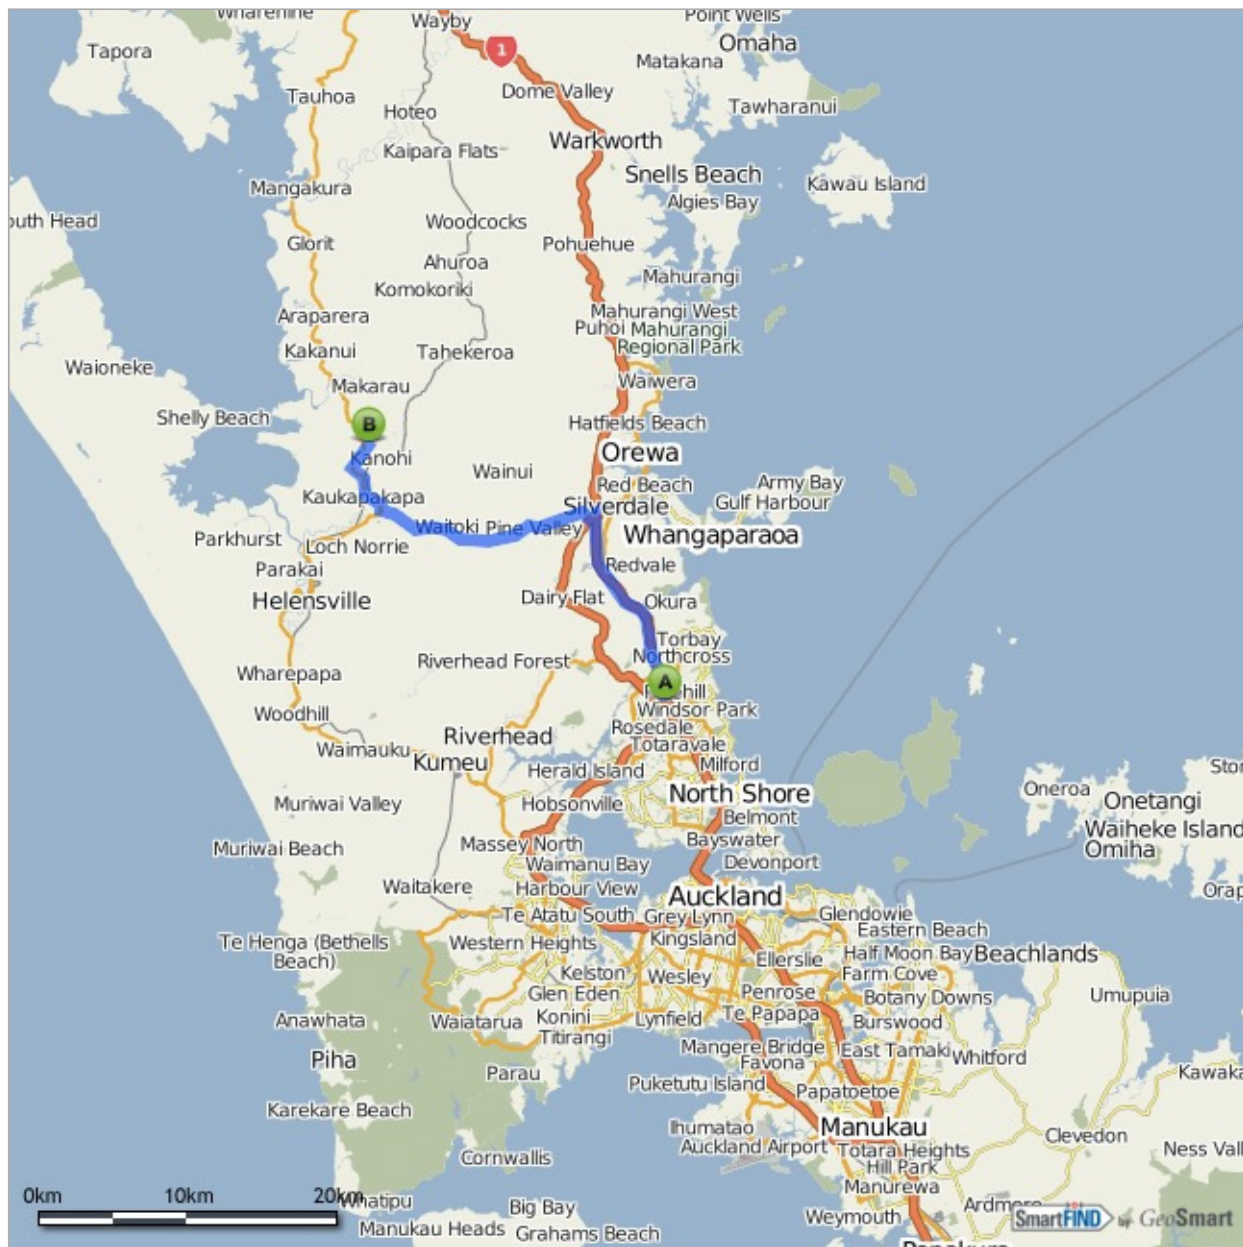

Directions to 85 Quail Road, Kaukapakapa, Auckland
36.3 Km - about 37 mins

A Greville Road, Albany, North Shore

1. Starting from **Greville Road, Albany, North Shore**, go **north east** on **Greville Rd (SH 17)**

0.0 Km

- | | |
|--|---------|
| 2. After 0.1 Km go left at the roundabout onto Greville Rd (SH 17) | 0.1 Km |
| 3. After 0.2 Km go left at the roundabout onto Entry 412 Greville Rd (SH 17) | 0.3 Km |
| 4. After 0.4 Km go straight onto Northern Mwy (SH 1) | 0.7 Km |
| 5. After 13.0 Km go straight onto Exit 398 Silverdale (SH 17) | 13.7 Km |
| 6. After 0.6 Km go left onto Dairy Flat Hwy (SH 17) | 14.3 Km |
| 7. After 0.4 Km go right onto Pine Valley Rd | 14.7 Km |
| 8. After 4.2 Km go right onto Kahikatea Flat Rd | 18.9 Km |
| 9. After 11.1 Km go right onto Kaipara Coast Hwy (SH 16) | 30.1 Km |
| 10. After 5.3 Km go right onto Quail Rd | 35.4 Km |
| 11. Continue for 0.8 Km along Quail Rd to 85 Quail Road, Kaukapakapa, Auckland | 36.2 Km |

B 85 Quail Road, Kaukapakapa, Auckland

36.3 Km

These directions are for planning purposes only. You may find that construction projects, traffic, or other events may cause road conditions to differ from the map results.

© 2011 GeoSmart