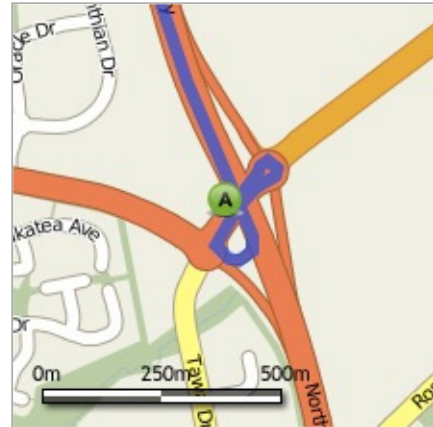

Directions to 85 Quail Road, Kaukapakapa, Auckland
36.3 Km - about 37 mins

A Greville Road, Albany, North Shore

1. Starting from **Greville Road, Albany, North Shore**, go **north east** on **Greville Rd (SH 17)**

0.0 Km

- | | |
|--|---------|
| 2. After 0.1 Km go left at the roundabout onto Greville Rd (SH 17) | 0.1 Km |
| 3. After 0.2 Km go left at the roundabout onto Entry 412 Greville Rd (SH 17) | 0.3 Km |
| 4. After 0.4 Km go straight onto Northern Mwy (SH 1) | 0.7 Km |
| 5. After 13.0 Km go straight onto Exit 398 Silverdale (SH 17) | 13.7 Km |
| 6. After 0.6 Km go left onto Dairy Flat Hwy (SH 17) | 14.3 Km |
| 7. After 0.4 Km go right onto Pine Valley Rd | 14.7 Km |
| 8. After 4.2 Km go right onto Kahikatea Flat Rd | 18.9 Km |
| 9. After 11.1 Km go right onto Kaipara Coast Hwy (SH 16) | 30.1 Km |
| 10. After 5.3 Km go right onto Quail Rd | 35.4 Km |
| 11. Continue for 0.8 Km along Quail Rd to 85 Quail Road, Kaukapakapa, Auckland | 36.2 Km |

B 85 Quail Road, Kaukapakapa, Auckland

36.3 Km

These directions are for planning purposes only. You may find that construction projects, traffic, or other events may cause road conditions to differ from the map results.