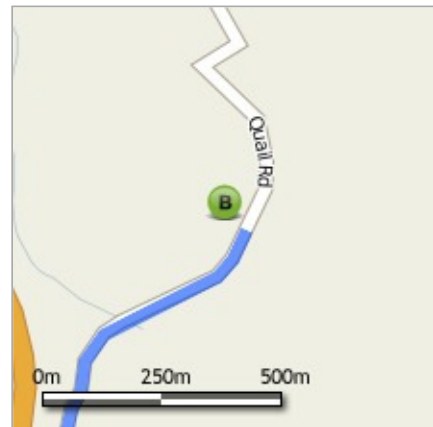

Directions to 85 Quail Road, Kaukapakapa, Auckland
36.3 Km - about 37 mins

A Greville Road, Albany, North Shore

1. Starting from **Greville Road, Albany, North Shore**, go **north east** on **Greville Rd (SH 17)**

0.0 Km

- | | |
|--|---------|
| 2. After 0.1 Km go left at the roundabout onto Greville Rd (SH 17) | 0.1 Km |
| 3. After 0.2 Km go left at the roundabout onto Entry 412 Greville Rd (SH 17) | 0.3 Km |
| 4. After 0.4 Km go straight onto Northern Mwy (SH 1) | 0.7 Km |
| 5. After 13.0 Km go straight onto Exit 398 Silverdale (SH 17) | 13.7 Km |
| 6. After 0.6 Km go left onto Dairy Flat Hwy (SH 17) | 14.3 Km |
| 7. After 0.4 Km go right onto Pine Valley Rd | 14.7 Km |
| 8. After 4.2 Km go right onto Kahikatea Flat Rd | 18.9 Km |
| 9. After 11.1 Km go right onto Kaipara Coast Hwy (SH 16) | 30.1 Km |
| 10. After 5.3 Km go right onto Quail Rd | 35.4 Km |
| 11. Continue for 0.8 Km along Quail Rd to 85 Quail Road, Kaukapakapa, Auckland | 36.2 Km |

B 85 Quail Road, Kaukapakapa, Auckland

36.3 Km

These directions are for planning purposes only. You may find that construction projects, traffic, or other events may cause road conditions to differ from the map results.